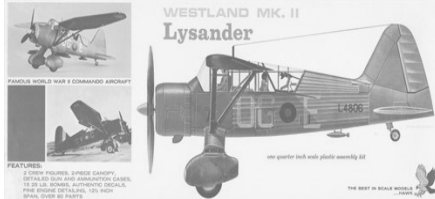

89776

BOATS, PLANES & MILITARY

LINDBERG PLANES—1/32 Scale

- 70562 Laird-Turner Meteor \$15.99
HL515 Coca Cola Gee Bee Racer 22.99

LINDBERG PLANES—1/48 Scale

- HL410 Westland Lysander MkII 14.99

HL410

- HL421 U-2c Spy Plane 27.99
HL502 Winnie Mae w/Movable controls 14.99
70506 F7U-1 Cutlass 14.99
70552 F-80C Shooting Star 14.99
71143 AH-1S Cobra Helicopter 22.99
72522 Firepower Series F-104C Starfighter 21.99
72581 British SE5A 15.99
72582 Stearman PT-17 15.99
91001 Snark Guided Missile 35.59