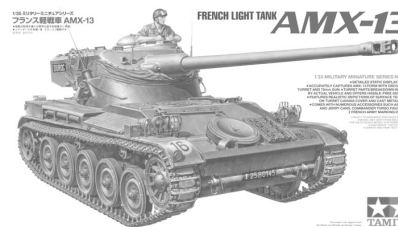

35340

- 35341 Japanese Army Officers 20.79
- 35342 M792 Gamma Goat US 6x6 Ambulance Truck 43.99
- 35344 French Medium Tank SOM UA S35 54.39
- 35345 German Panther V Ausf. D 47.99
- 35347 US Tank Crew Set European Theater 14.79
- 35348 Russian Self Propelled Gun SU-76M 42.39
- 35349 French Light Tank AMX-13 44.79