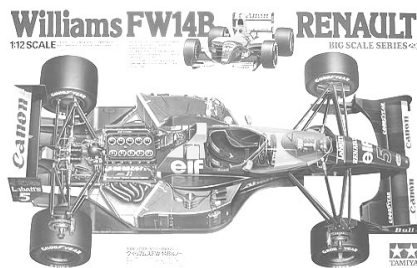

TAMIYA

1/12 SCALE

12010	Datsun 240ZG	$146.39
12029	Williams FW14B Renault Race	191.69

12029

12041	Porsche 910	163.99
12050	Porsche Carrera GT	650.69
12051	Nissan Fairlady 240ZG Street Custom	202.49
12506	Motorsports Team Set	39.99

1/20 SCALE

20024	Ferrari F189 Portuguese Late Version Race	24.79
20041	Duracell Mobil 1 T93/00 Ford	27.99
20043	Honda F1 RA272 Race Car	29.59
20045	Ferrari F310B Race Car	32.79